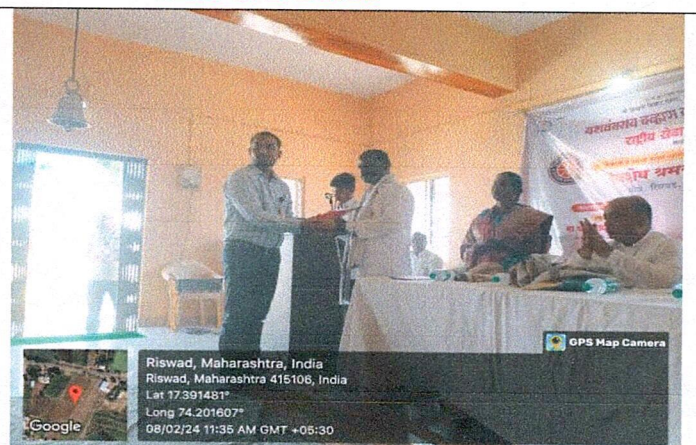

Yashwantrao Chavan College of Science, Karad

National Service Scheme (NSS) - Activity Report

Name of Department: NSS	Date of activity: 08/02/2024
Name of the capability enhancement scheme : Special Residential Camp	
Chief Guest: Hon. Mr. Mansingrao Jagadale, <i>Director, Sahyadri Sahakari Sakhar Karkhana, Yashwantnagar, Karad.</i>	
President: Hon. Mrs. Nanda Katkar, <i>Sarpancha, Grampanchayat, Riswad.</i>	
Name of the topic: “Closing Ceremony” of 7 Day Residential Camp	
Purpose :	<ol style="list-style-type: none"> 1. The primary objective of NSS is to develop the personality and character of the student youth through voluntary community service. 2. To develop a sense of social and civic responsibility among students & to utilize their knowledge in finding practical solution to individual and community problems. 3. To develop competence required for group-living and sharing of responsibilities. 4. Education through social service is the main purpose of the NSS.
No. of beneficiaries :	100
Class involved :	NSS Volunteers
Outcome/ success achieved :	<ol style="list-style-type: none"> 1. Building up potential youth leaders by exploring the latent potential among the campers, both student as well as local youth, with a view to involve them more intimately in development projects for longer periods. 2. Students understands the importance of community engagement through the NSS. 3. Follow the principles of NSS in day-to-day life by practicing the concept of Not Me But You.
Teachers/ Guest involved in the activity	Prin. Dr. S. B. Kengar Dr. B. E. Mahadik Dr. Mrs. S. A. Kirtane Mr. S. D. Karande Mr. A. A. Lole Mr. R. V. Darade Mrs. P. M. Ghadge Dr. G. A. Kadam Dr. L. B. More Miss. P. S. Shinde Miss. G. S. Burud