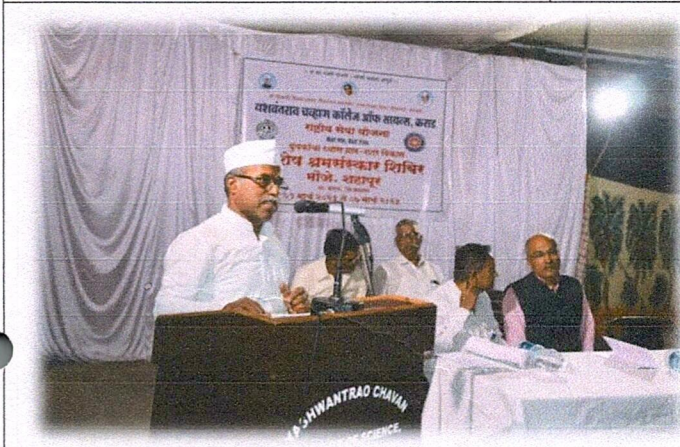

Yashwantrao Chavan College of Science, Karad

National Service Scheme (NSS) - Activity Report

Name of Department: **NSS**

Date of activity: **04/03/2023**

Name of the capability enhancement scheme : **Special Residential Camp**

Chief Guest: **Hon. Dr. Suhas Malkar, Principal,**
Kanya Mahavidyalaya, Miraj.

President: **Hon. Mr. Dinkar Vitthal Shelar, President,**
De-addiction Committee, Shahapur.

Name of the topic: **"Shivputra Sambhaji"**

Purpose :

1. To provide information about Chhatrapati Sambhaji Maharaj.
2. To provide information about life, bravery, military acumen, administrative skills and greatest achievements of Chhatrapati Sambhaji Maharaj.
3. To clear misconceptions related to Chhatrapati Sambhaji Maharaj.

No. of beneficiaries :

100

Class involved :

NSS Volunteers

Outcome/ success achieved :

1. From the lesson on Chhatrapati Sambhaji Maharaj students got ideas that, as a team leader, its important to act smart and take wise decisions, so that you set an example for your workers.
2. Students got information that some misconceptions were deliberately propagated against Chhatrapati Sambhaji Maharaj by some ministers.

Teachers/ Guest involved in the activity

Prin. Dr. S. B. Kengar   **Dr. B. E. Mahadik**
Dr. Mrs. S. A. Kirtane   **Mr. S. D. Karande**
Dr. Mrs. M. P. Sarwade   **Mr. A. A. Lole**
Dr. S. D. Jadhav   **Mrs. S. S. Nalawade**