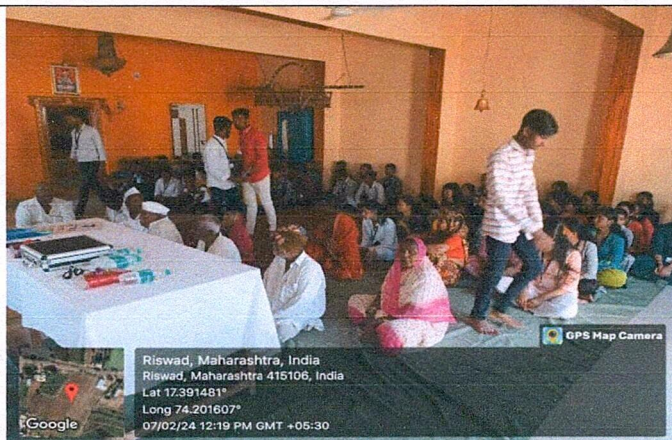

Yashwantrao Chavan College of Science, Karad

National Service Scheme (NSS) - Activity Report

Name of Department: NSS	Date of activity: 07/02/2024
Name of the capability enhancement scheme :	
Chief Guest: Dr. Rahul Phase and Team. <i>Eye Surgeon, sanskar Netra Rugnalaya, Karad</i>	
President: Hon. Mrs. Nanda Katkar, <i>Sarpancha, Grampanchayat, Riswad.</i>	
Name of the topic: Eye Checkup Campaign	
Purpose :	<ol style="list-style-type: none"> The aim of the event is to ensure that everyone had their eyes checked regularly and to spread awareness about the importance of eye care. To spread awareness on eye disorders, early detection of ailments, and to detect refractive errors.
No. of beneficiaries :	100
Class involved :	NSS Volunteers
Outcome/ success achieved :	<ol style="list-style-type: none"> Students and villagers aware that everyone had their eyes checked regularly and to spread awareness about the importance of eye care. Students and villagers aware for eye disorders, early detection of ailments, and to detect refractive errors.
Teachers/ Guest involved in the activity	Prin. Dr. S. B. Kengar Dr. B. E. Mahadik Dr. Mrs. S. A. Kirtane Mr. S. D. Karande Mr. A. A. Lole Mr. R. V. Darade Mrs. P. M. Ghadge Dr. G. A. Kadam Dr. L. B. More Miss. P. S. Shinde Miss. G. S. Burud