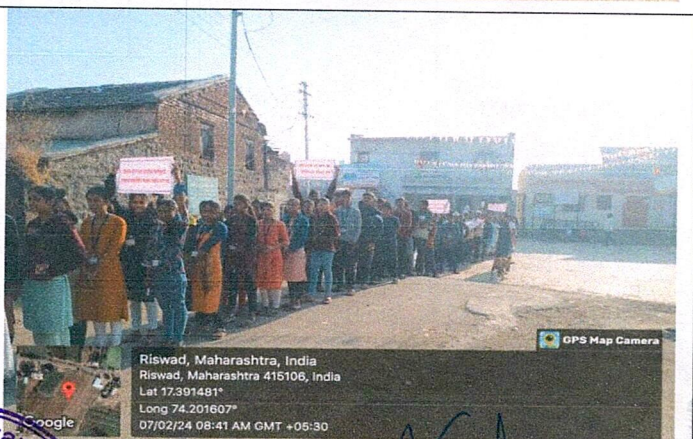

Yashwantrao Chavan College of Science, Karad

National Service Scheme (NSS) - Activity Report

Name of Department: NSS	Date of activity: 07/02/2024
Name of the capability enhancement scheme : Awareness Programme	
Name of the topic: Plastic Liberation Campaign	
Purpose :	<ol style="list-style-type: none"> 1. To sensitize students and villagers to the challenges that plastic waste management poses, and secondly to implement a methodology through which tangible results could be achieved. 2. To establish environment friendly plastic waste disposal solutions. 3. To make consumers more aware of their role when using plastics, providing consumers with options that cause less environmental impact.
No. of beneficiaries :	100
Class involved :	NSS Volunteers
Outcome/ success achieved :	<ol style="list-style-type: none"> 1. Students and villagers aware about the challenges that plastic waste management poses, and secondly to implement a methodology through which tangible results could be achieved. 2. Students and villagers aware about environment friendly plastic waste disposal solutions.
Teachers/ Guest involved in the activity	Prin. Dr. S. B. Kengar Dr. B. E. Mahadik Dr. Mrs. S. A. Kirtane Mr. S. D. Karande Mr. A. A. Lole Mr. R. V. Darade Mrs. P. M. Ghadge Dr. G. A. Kadam Dr. L. B. More Miss. P. S. Shinde Miss. G. S. Burud