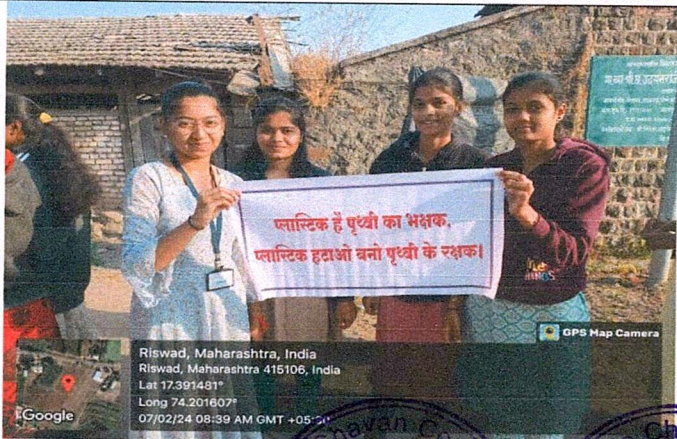

Yashwantrao Chavan College of Science, Karad

National Service Scheme (NSS) - Activity Report

Name of Department: NSS	Date of activity: 07/02/2024
Name of the capability enhancement scheme : Awareness Programme	
Name of the topic: Plastic Liberation Campaign	
Purpose :	<ol style="list-style-type: none"> 1. To sensitize students and villagers to the challenges that plastic waste management poses, and secondly to implement a methodology through which tangible results could be achieved. 2. To establish environment friendly plastic waste disposal solutions. 3. To make consumers more aware of their role when using plastics, providing consumers with options that cause less environmental impact.
No. of beneficiaries :	100
Class involved :	NSS Volunteers
Outcome/ success achieved :	<ol style="list-style-type: none"> 1. Students and villagers aware about the challenges that plastic waste management poses, and secondly to implement a methodology through which tangible results could be achieved. 2. Students and villagers aware about environment friendly plastic waste disposal solutions.
Teachers/ Guest involved in the activity	Prin. Dr. S. B. Kengar Dr. B. E. Mahadik Dr. Mrs. S. A. Kirtane Mr. S. D. Karande Mr. A. A. Lole Mr. R. V. Darade Mrs. P. M. Ghadge Dr. G. A. Kadam Dr. L. B. More Miss. P. S. Shinde Miss. G. S. Burud